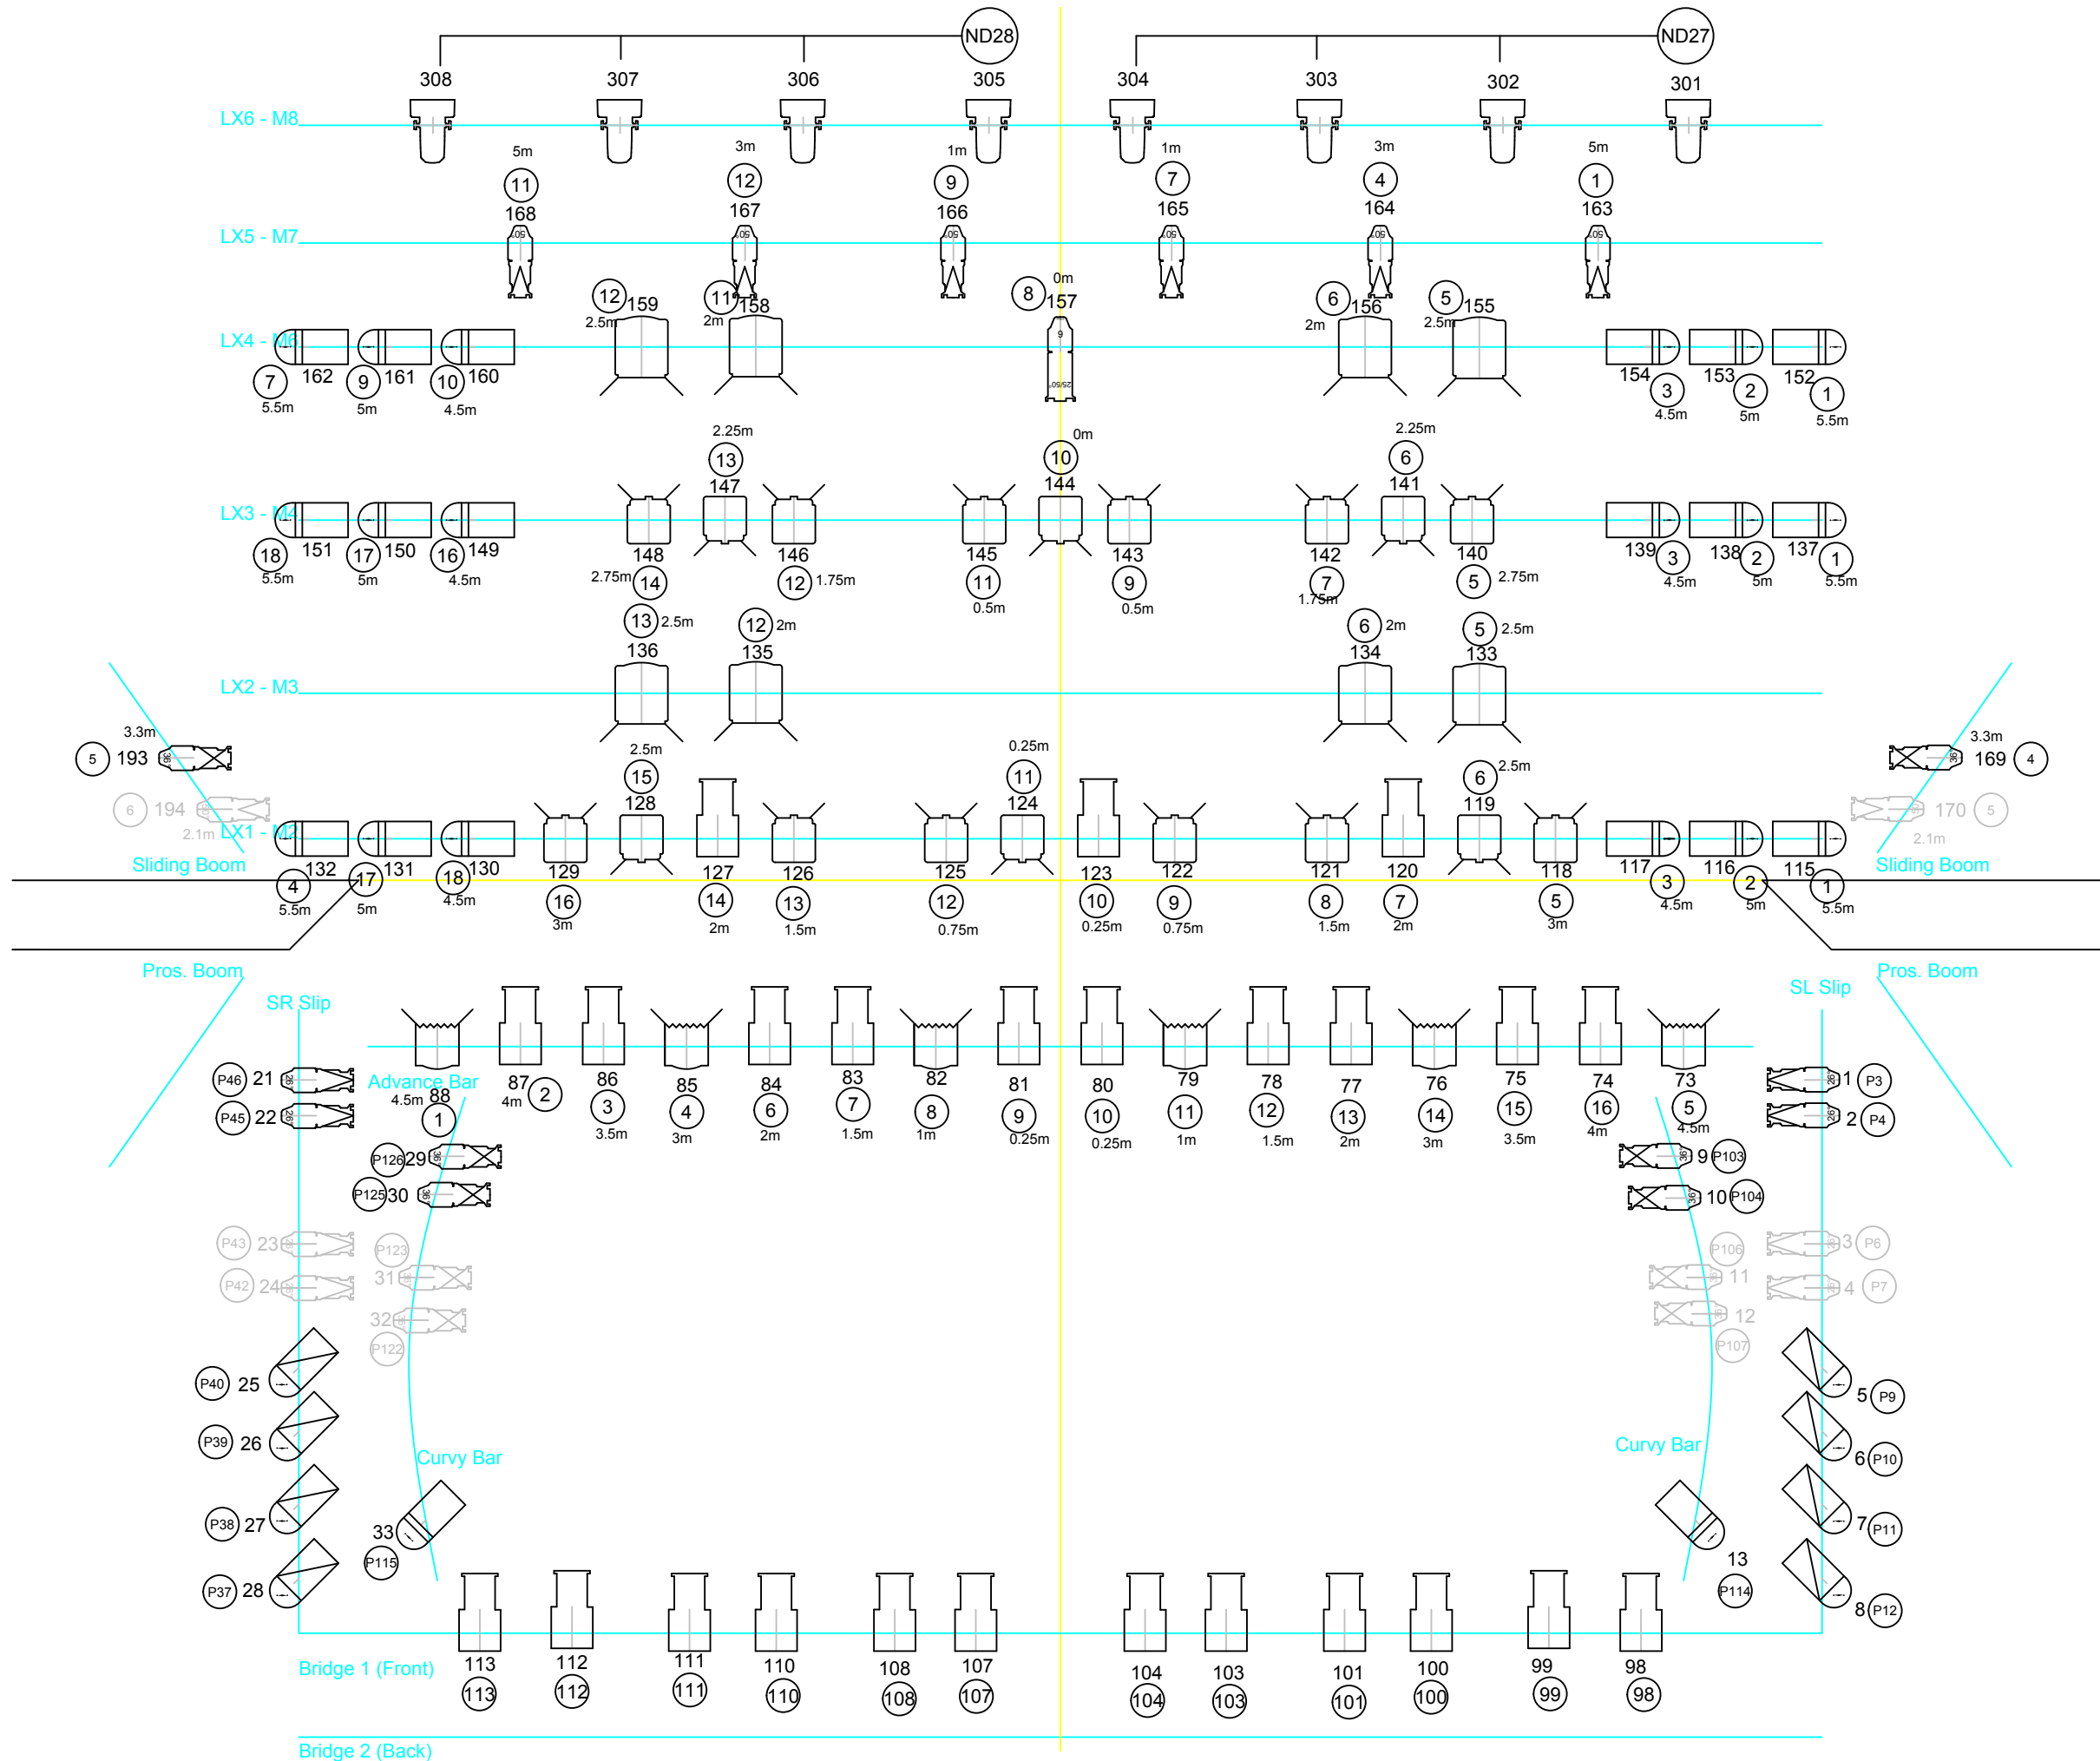

Standard LX Rig v4

Drawn by: J. Kennion - Date: 18/04/2015

	Patt 243 (2k)
	Patt 743 (1k)
	Lito 1k
	SIL 30
	Source 4 - 19°
	Source 4 - 26°
	Source 4 - 36°
	Source 4 - 50°
	Source 4 - 25/50°
	PAR64-CP62
	PAR64-CP61
	Source 4 LED Cyc

Boom heights are to centre of de-rig arm

NOT TO SCALE